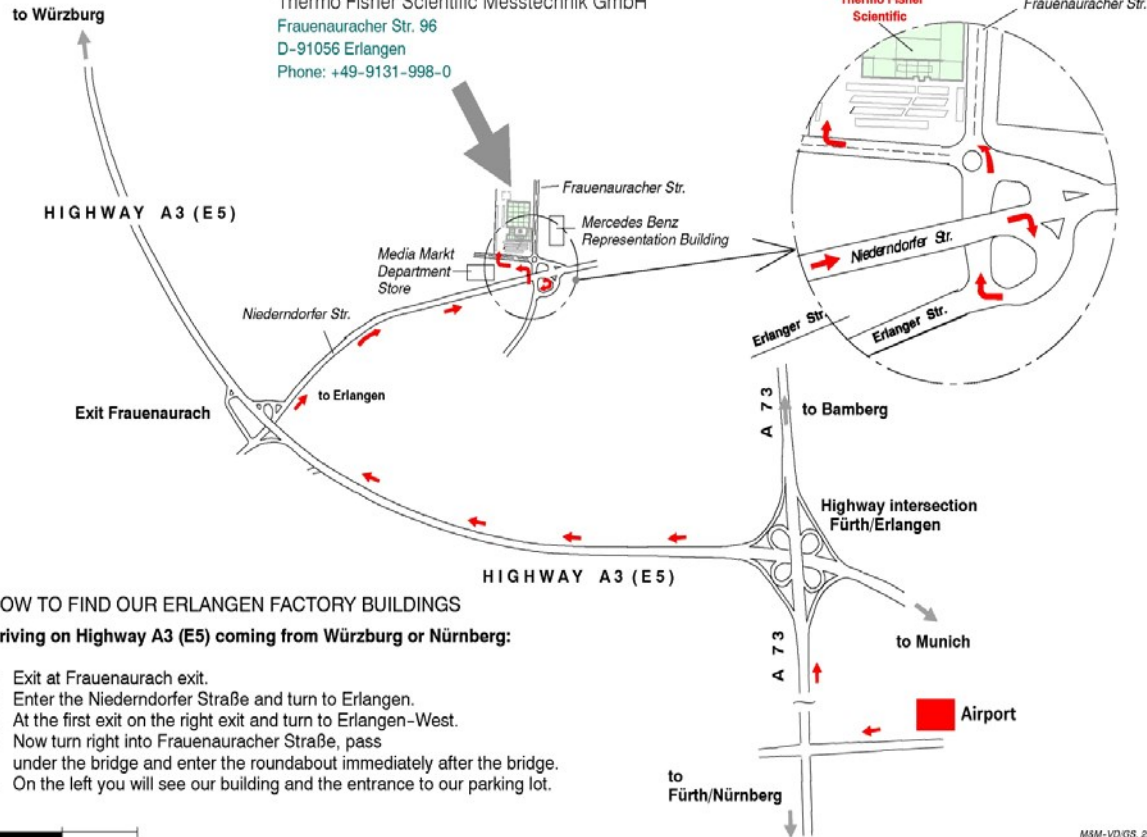

ThermoFisher
SCIENTIFIC

Thermo Fisher Scientific Messtechnik GmbH
Frauenauracher Str. 96
D-91056 Erlangen
Phone: +49-9131-998-0

HOW TO FIND OUR ERLANGEN FACTORY BUILDINGS

Driving on Highway A3 (E5) coming from Würzburg or Nürnberg:

- Exit at Frauenaurach exit.
- Enter the Niederndorfer Straße and turn to Erlangen.
- At the first exit on the right exit and turn to Erlangen-West.
- Now turn right into Frauenauracher Straße, pass under the bridge and enter the roundabout immediately after the bridge.
- On the left you will see our building and the entrance to our parking lot.

HOW TO FIND OUR ERLANGEN FACTORY BUILDINGS

STARTING FROM NUREMBERG AIRPORT

1) Leaving the airport take "Flughafenstrasse" in direction South.
2) Go right at the traffic light merging into "Marienbergstrasse".
3) Turn right at the traffic light on "Erlanger Strasse" / B4, follow for approx. 5 km/8 miles.
4) Now enter the "Erlangen--Tennenlohe" connection, highway A3 / E45 Würzburg/Frankfurt, and go direction "Würzburg" for about 5 minutes.
5) Then take the exit (Erlangen)--Frauenaurach, turn left merging into Niederndorfer Str. and go direction of Erlangen.
6) At the first exit on the right exit and turn to Erlangen--West.
7) Now turn right into Frauenauracher Straße, pass under the bridge and enter the roundabout immediately after the bridge.
8) On the left you will see our building and the entrance to our parking lot.

TRAIN STATIONS

Central station in Erlangen, about 10 minutes driving distance to the Erlangen site

Central station in Nuremberg, about 25 minutes driving distance to the Erlangen site

CAR SERVICE

Chauffeurservice Götz +49
(0)179 5427639
email: kontakt@chauffeurservice-goetz.de

TAXI

+49 (0)9131 19410
email: kontakt@taxi-zentrale-erlangen.de